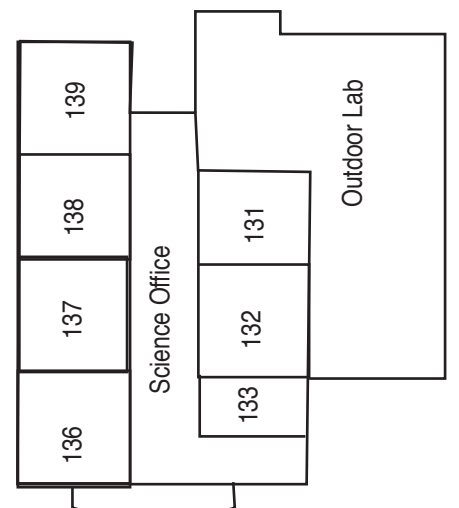

Fremont High School
1279 Sunnyvale-Saratoga
Sunnyvale, CA 94087

Sunnyvale-Saratoga Rd

Football Field

Basketball Courts

Faculty Parking Lot

Student Parking Lot

Main Entrance

Fremont Ave