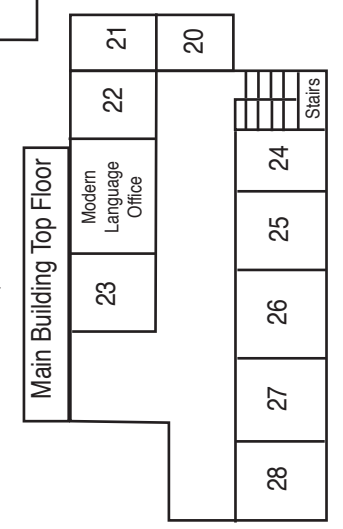

Fremont High School
1279 Sunnyvale-Saratoga
Sunnyvale, CA 94087

Sunnyvale-Saratoga Rd

Football Field

Basketball Courts

Faculty Parking Lot

Student Parking Lot

Main Entrance

Fremont Ave