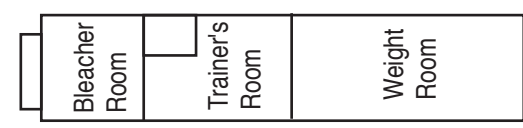

Fremont High School
1279 Sunnyvale-Saratoga
Sunnyvale, CA 94087

Sunnyvale-Saratoga Rd

Football Field

Basketball Courts

Faculty Parking Lot

Student Parking Lot

Main Entrance

Fremont Ave